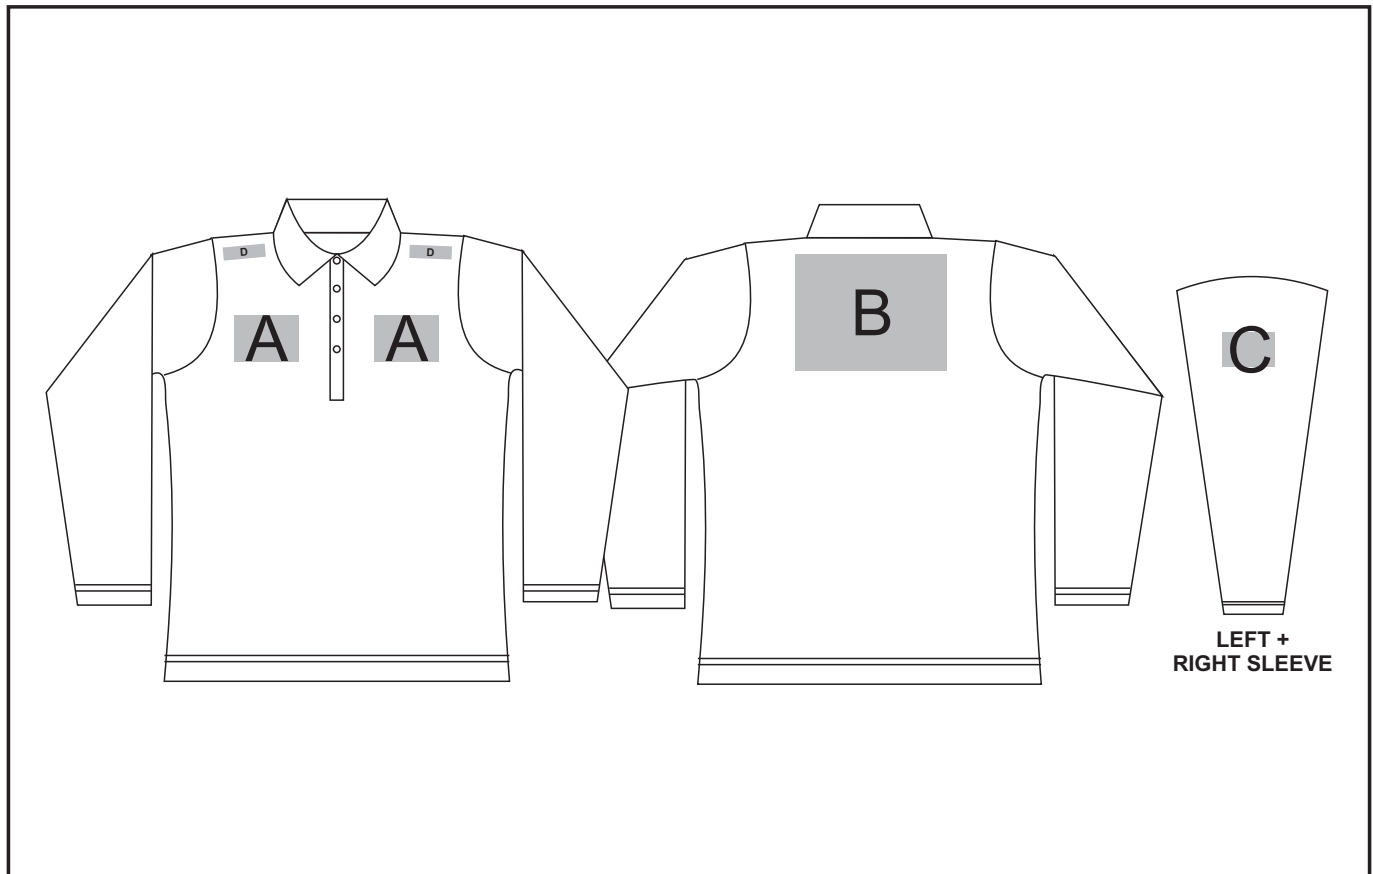

BAS-3430

Boston Long Sleeve Golf Shirt - Mens

Need to know:

- Includes 1-Position Embroidery **OR** 1-Position Digital Transfer (setup fee applies)
- **EMB/DTC inclusive parameters:** Left/Right Chest = 100mm x 100mm **OR** Back = 8000mm²
- Please note Pos D will be branded +/- 20mm from the top seam

Branding Options:

Position A

1. Embroidery (EMB) - 9 colours
Size: 100mm diameter
2. Screen Print (SA) - 6 colours
Size: 100mm wide x 80mm high
3. Digital Transfer Clothing (DTC) - Full colour
Size: 100mm wide x 100mm high

Position B

1. Embroidery (EMB) - 9 colours
Size: 200mm wide x 200mm high
2. Screen Print (SA) - 6 colours
Size: 260mm wide x 200mm high
3. Digital Transfer Clothing (DTC) - Full colour
Size: 210mm wide x 148mm high

1. Digital Transfer Clothing (DTC) - Full Colour
Size: 70mm wide x 20mm high